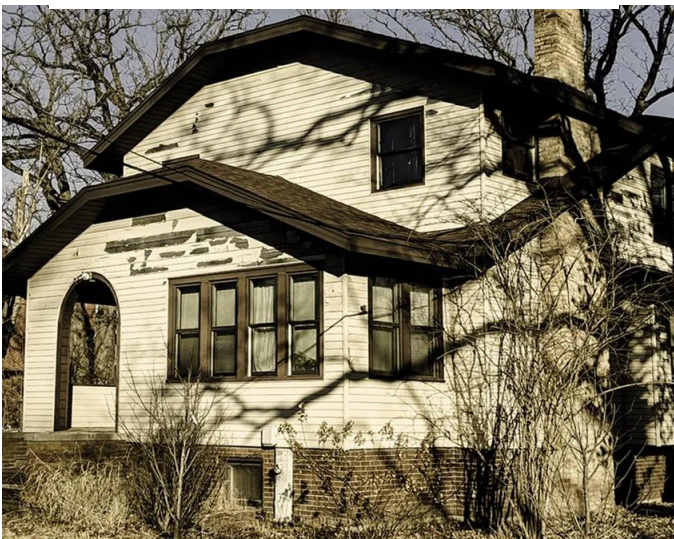

## **The Harbour has a New Safe Shelter!**

*The Board of Service Ministry is asking the St. Andrews congregation to help The Harbour of Park Ridge to furnish their New Safe Shelter with household items. We will have a sign-up available starting June 1<sup>st</sup> on the St. Andrew website with items needed. The sign-up will be available until June 19<sup>th</sup>.*

The current 2-story farmhouse shelter built in the early 1900's is failing.

**The Current Shelter is Failing In So Many Ways...  
Our Youth Need a NEW Safe Shelter Now!**

The New Safe Shelter will meet the needs of today's youth and remain flexible for generations to come.